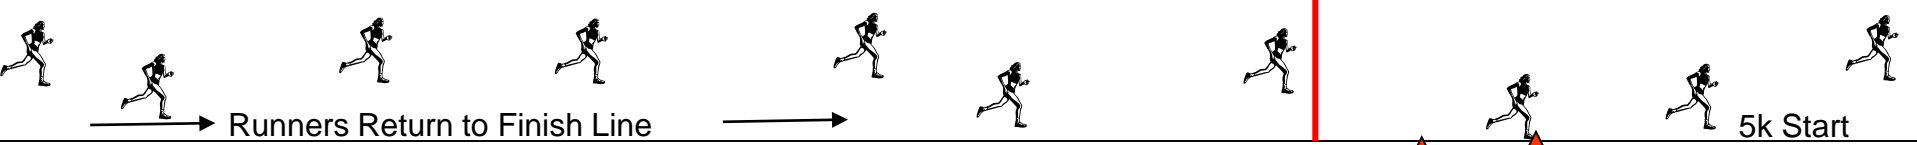

Maui Sprint Triathlon Transition

FINISH
Line

Kings Trail

Bike Mount
&
Dismount Line

Bike Exit
Bike Enter

From Swim
Run Exit

5k Start