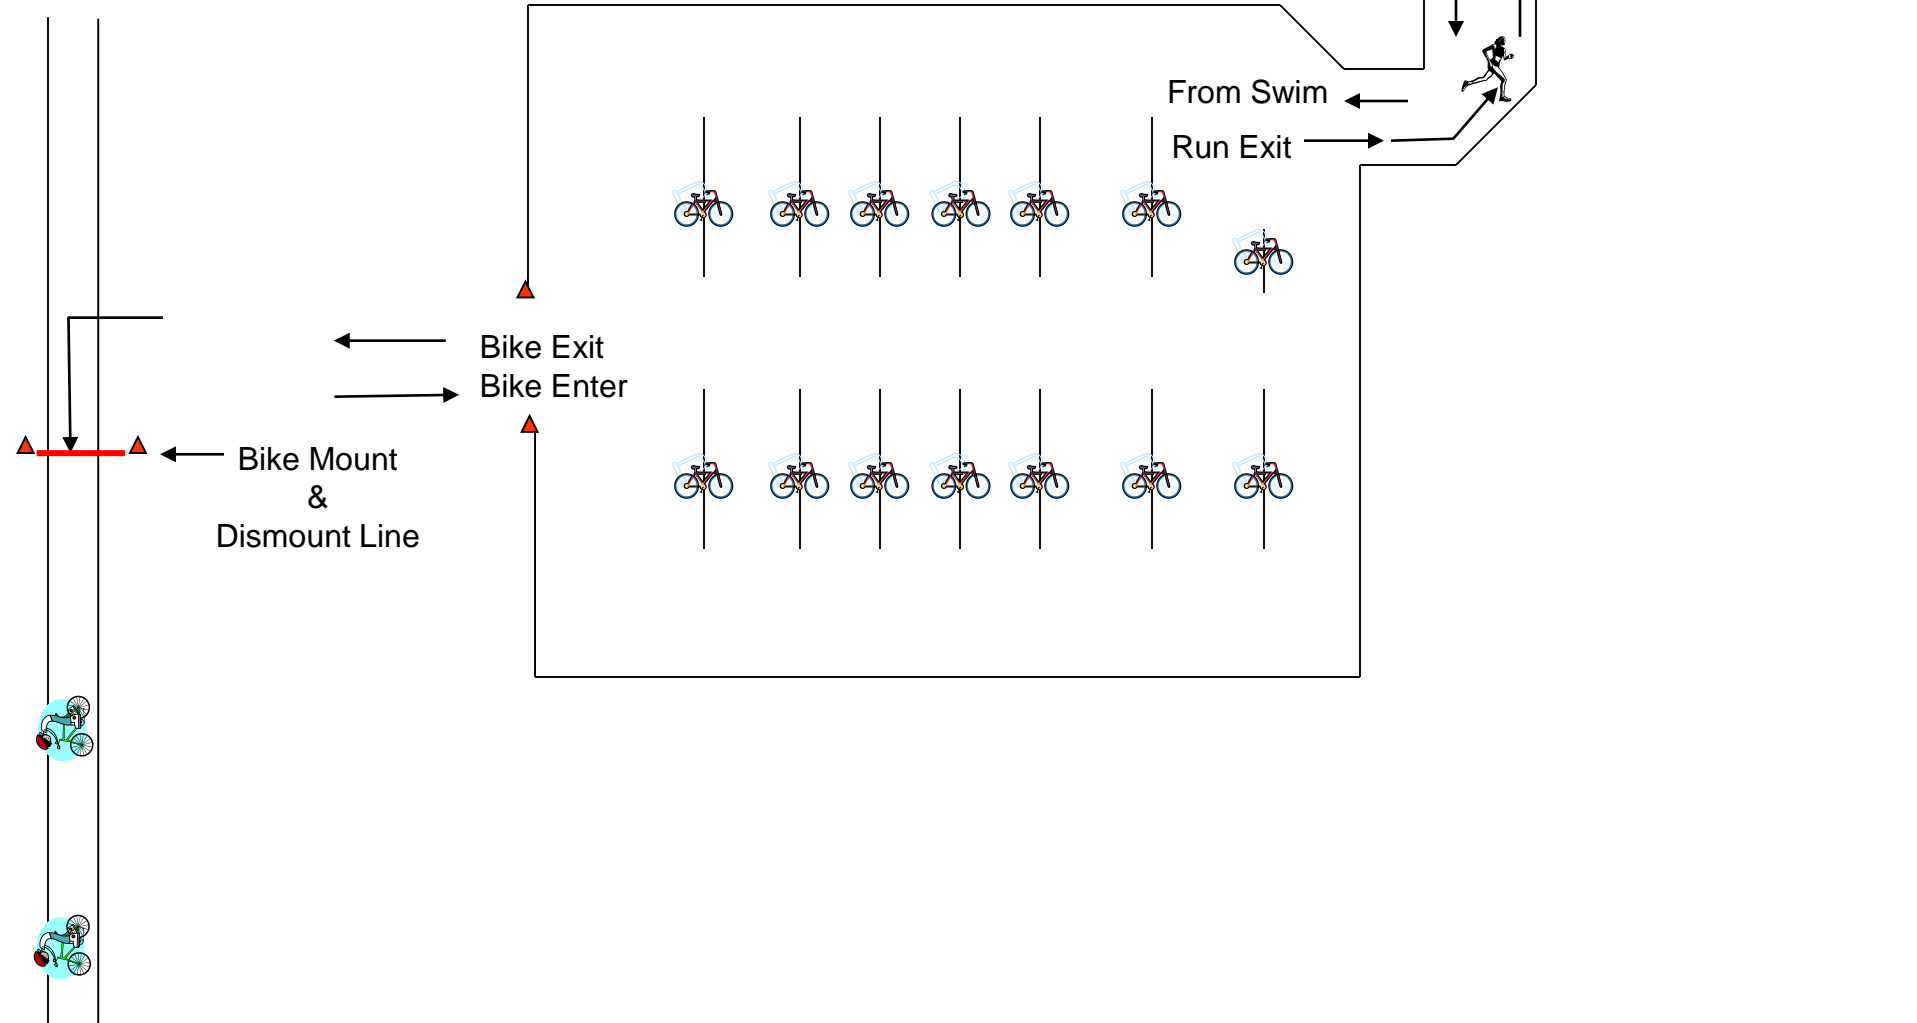

Maui Sprint Triathlon Transition

FINISH
Line

Kings Trail

Bike Mount
&
Dismount Line

Bike Exit
Bike Enter

From Swim
Run Exit

5k Start